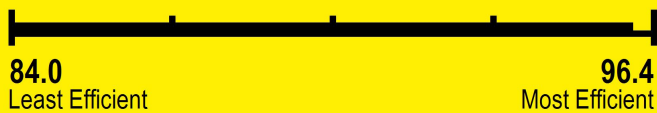

U.S. Government

Federal law prohibits removal of this label before consumer purchase.

ENERGYGUIDE

Boiler
Water
Natural Gas, Propane Gas

RINNAI
Model IP120199C (REB-B3558FF-US)

Efficiency Rating (AFUE)*

96.0